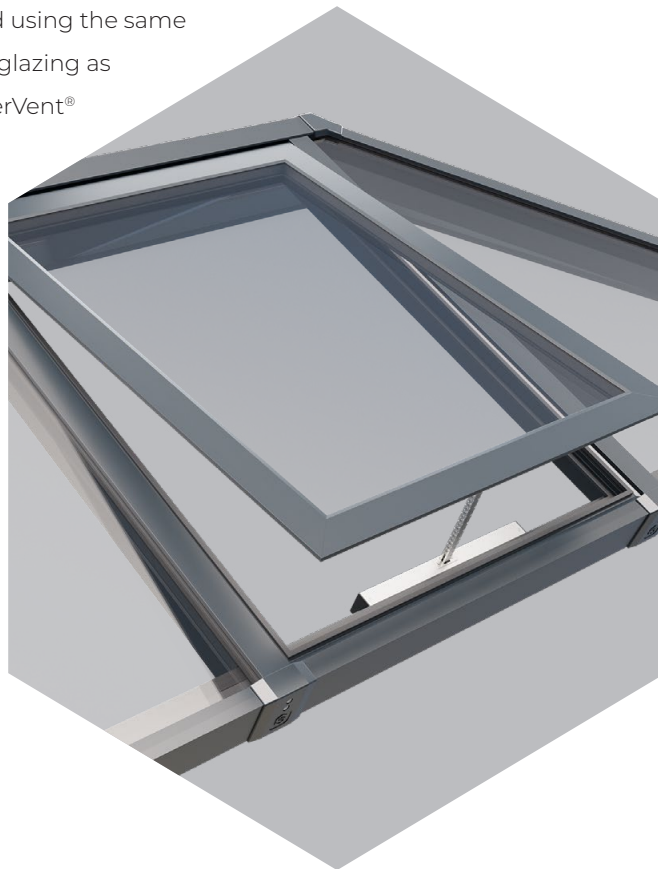

SHEERVENT®

Flush Intelligent Ventilation

With a sleek minimalist design that sits perfectly flush with S1's discrete rafter bars, and with optional powered actuators that can be intelligently automated, Sheerline has reimagined roof vents, bringing them into the 21st century at last. Dispensing with the need for muntin bars, which are prone to issues, SheerVent® offers reliable ventilation without the risk of leaks.

Fully thermally broken and using the same high-performance 28mm glazing as the rest of the S1 roof, SheerVent® adds a versatile option to ventilate your room via your S1 lantern and prevent excessive heat build up.

Optional rain, and rain, wind and light sensors can automate the closing of your roof vent for added peace of mind.