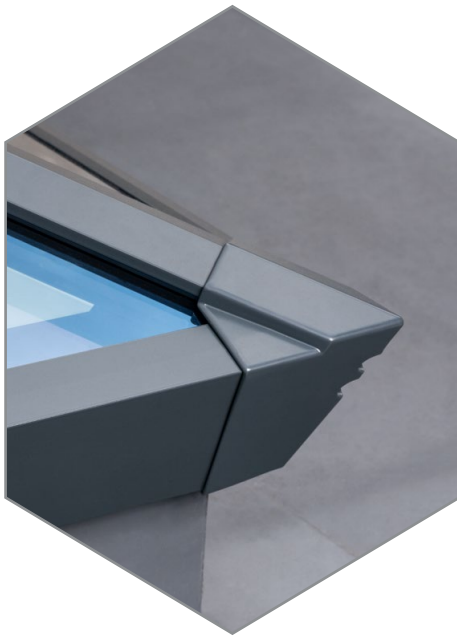

With great looks from every angle – due to our unique ultra low line aesthetics

Slim, consistent 50mm rafter, hip and ridge sightlines maximise the light flooding into your home, creating bright, airy interiors and banishing gloom. The S1 lantern also features ultra low line aesthetics so rafter and hip top caps sit close to the glazing level on the exterior, creating a sleek modern look. Completing this refined architectural