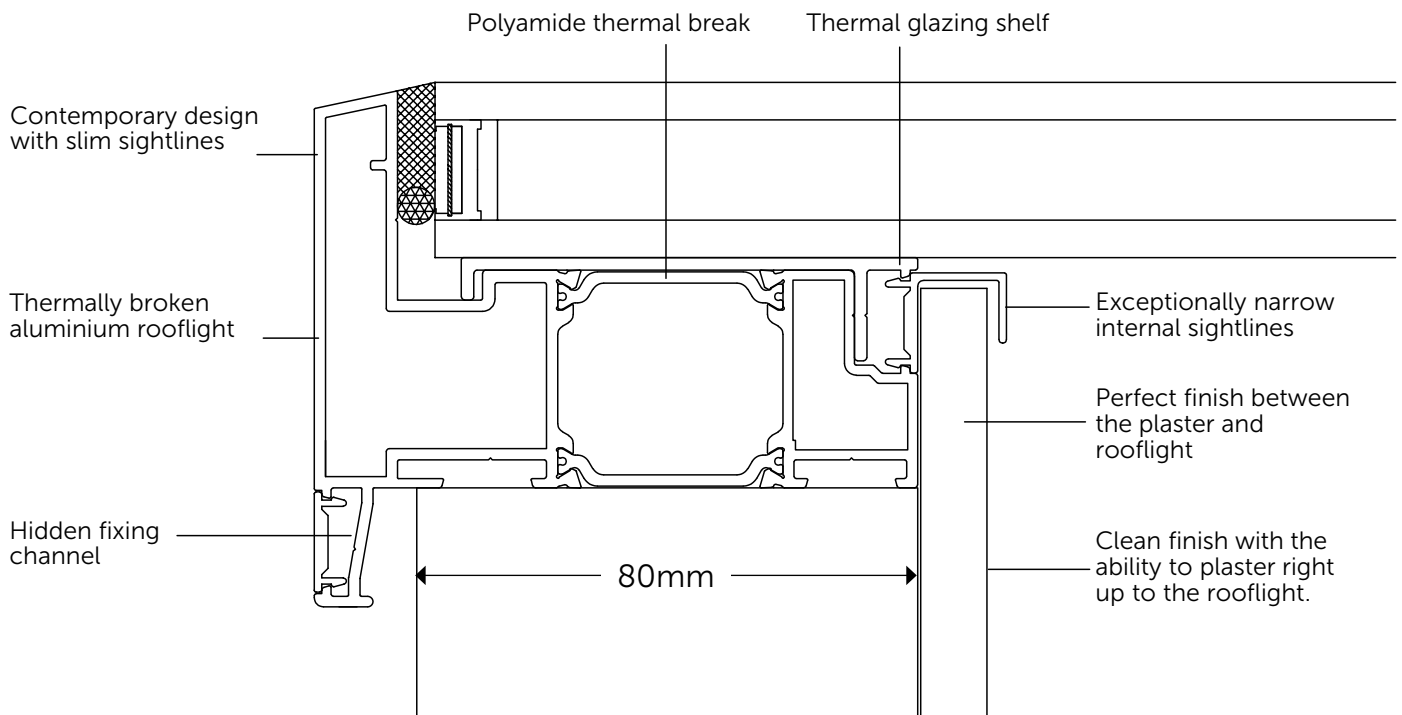

TECHNICAL SPECIFICATION