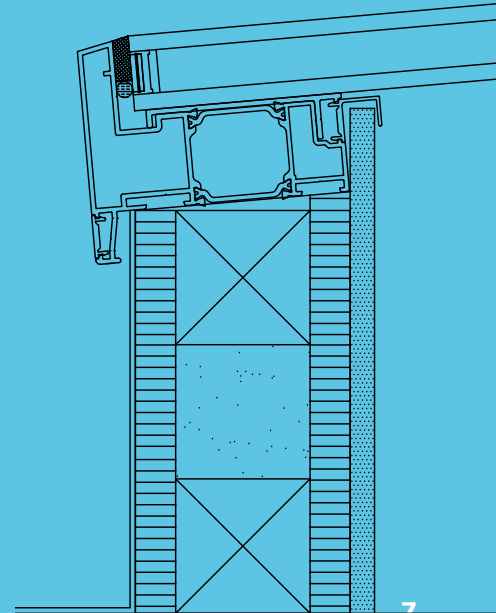

WHY ATLAS?

- Unrivalled design aesthetics
- Market leading thermal performance
- Wide choice of colours: white, grey, black or dual colours - grey outside, white inside or black outside, white inside
- All powder coated components are colour guaranteed for 25 years
- 10 year seal and easy clean coating warranty as standard
- Low e insulated toughened double glazed as standard
- Low maintenance, solar control glass options available
- Electrical opening rooflights available on request