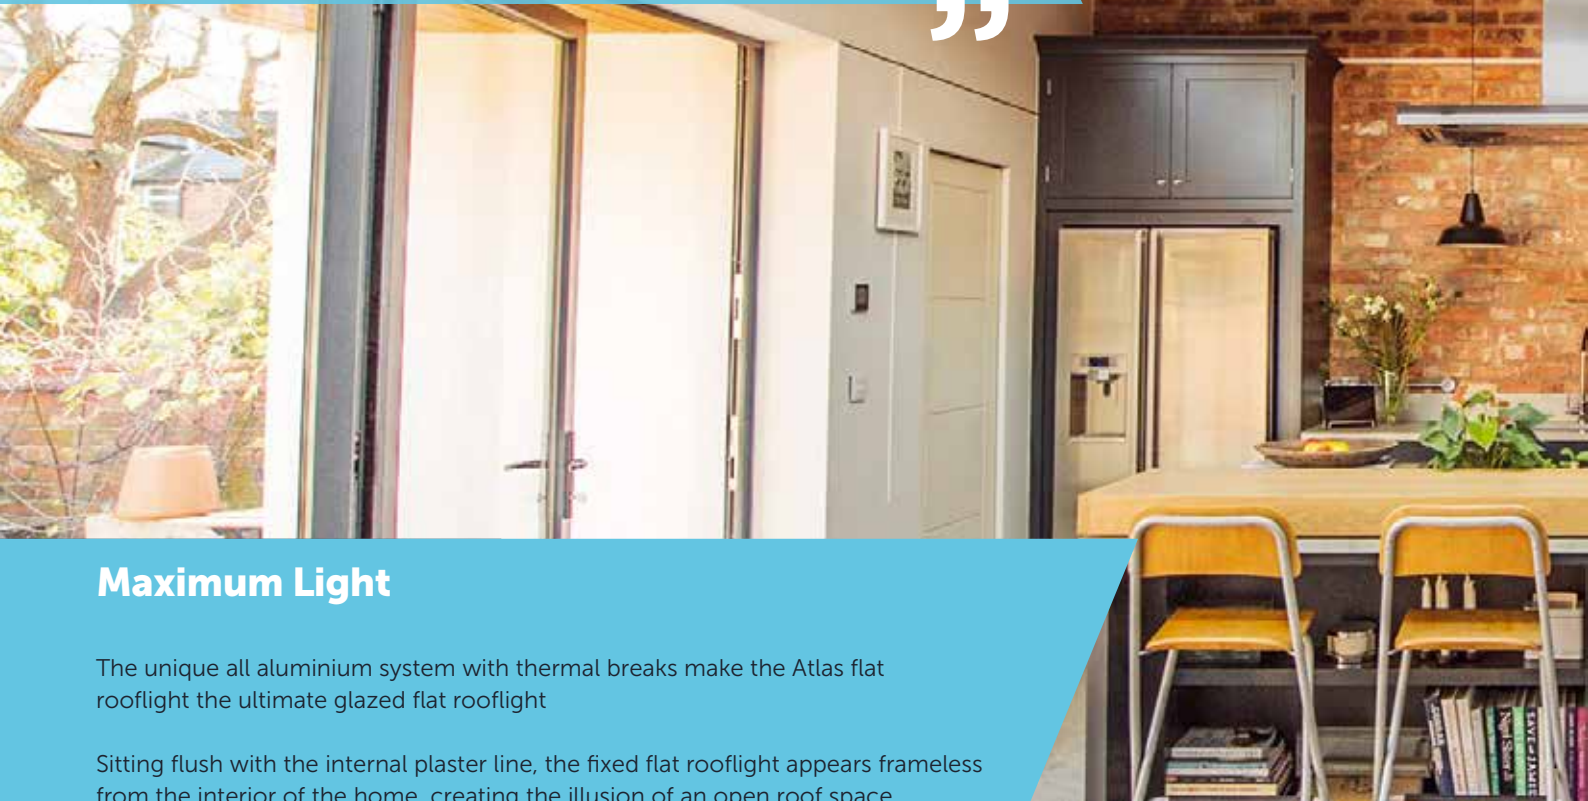

“

The Atlas Flat Rooflight is perfect for any home – it has a modern design without looking heavy! It’s a fantastic alternative for those who don’t want a lantern for their home.

”

Maximum Light

The unique all aluminium system with thermal breaks make the Atlas flat rooflight the ultimate glazed flat rooflight

Sitting flush with the internal plaster line, the fixed flat rooflight appears frameless from the interior of the home, creating the illusion of an open roof space.

Ultimate Performance

Thermal performance is at the forefront of homeowners minds. Using only 1.0 W/m²k U value double glazing the rooflight can achieve overall U values of 1.4 W/m²k outperforming many of its rivals.

Minimal Sightlines

The minimalistic contemporary external design with flush glazing gives a sleek, modern appearance and is a stunning addition to any home extension.